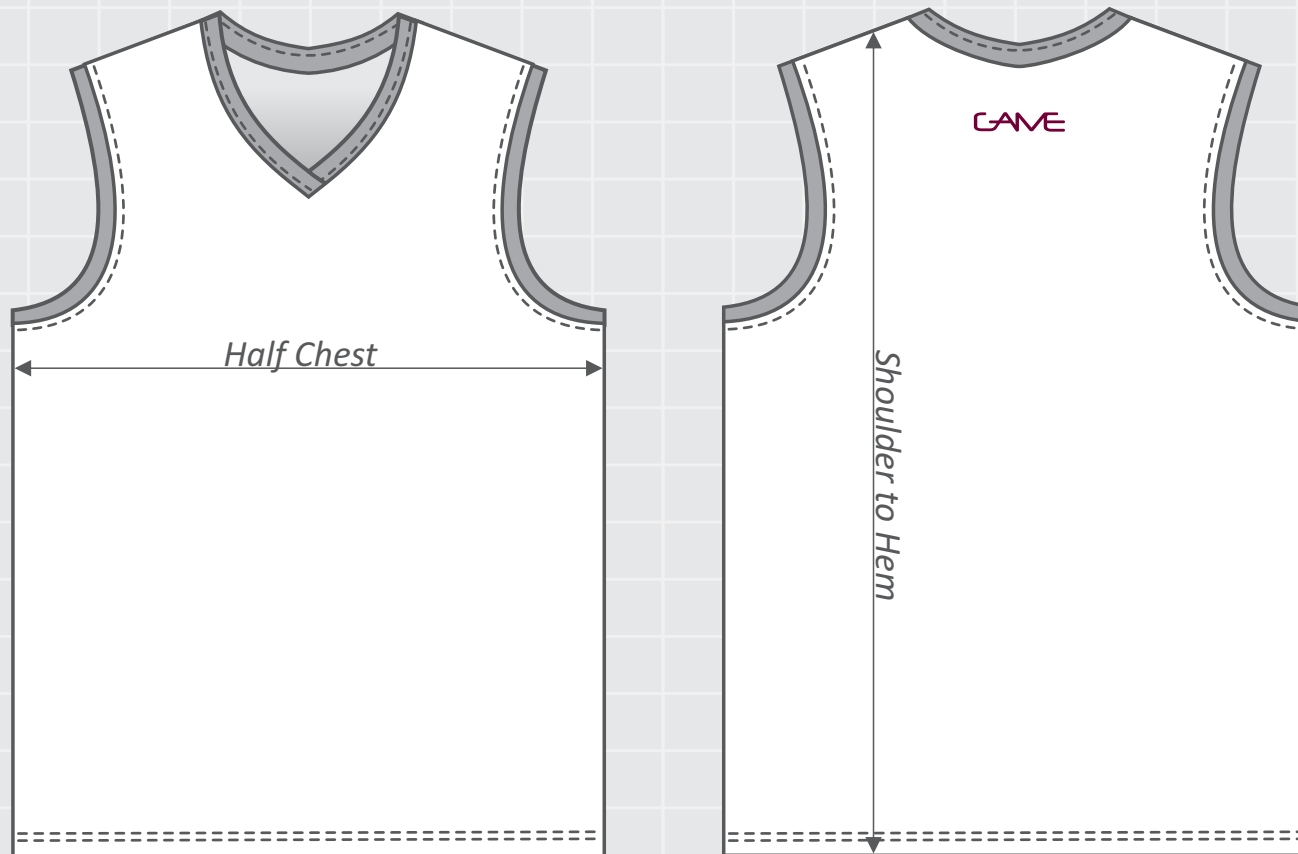

SL02 - Tank Top Singlet - V-Neck - Childrens

Size	C8	C10	C12	C14
Half Chest (cm)	39	41	43	45
Shoulder to Hem (cm)	58	63	67	72

All measurements are for the garment not body measurements.
Measurements can vary by +/- 1cm.