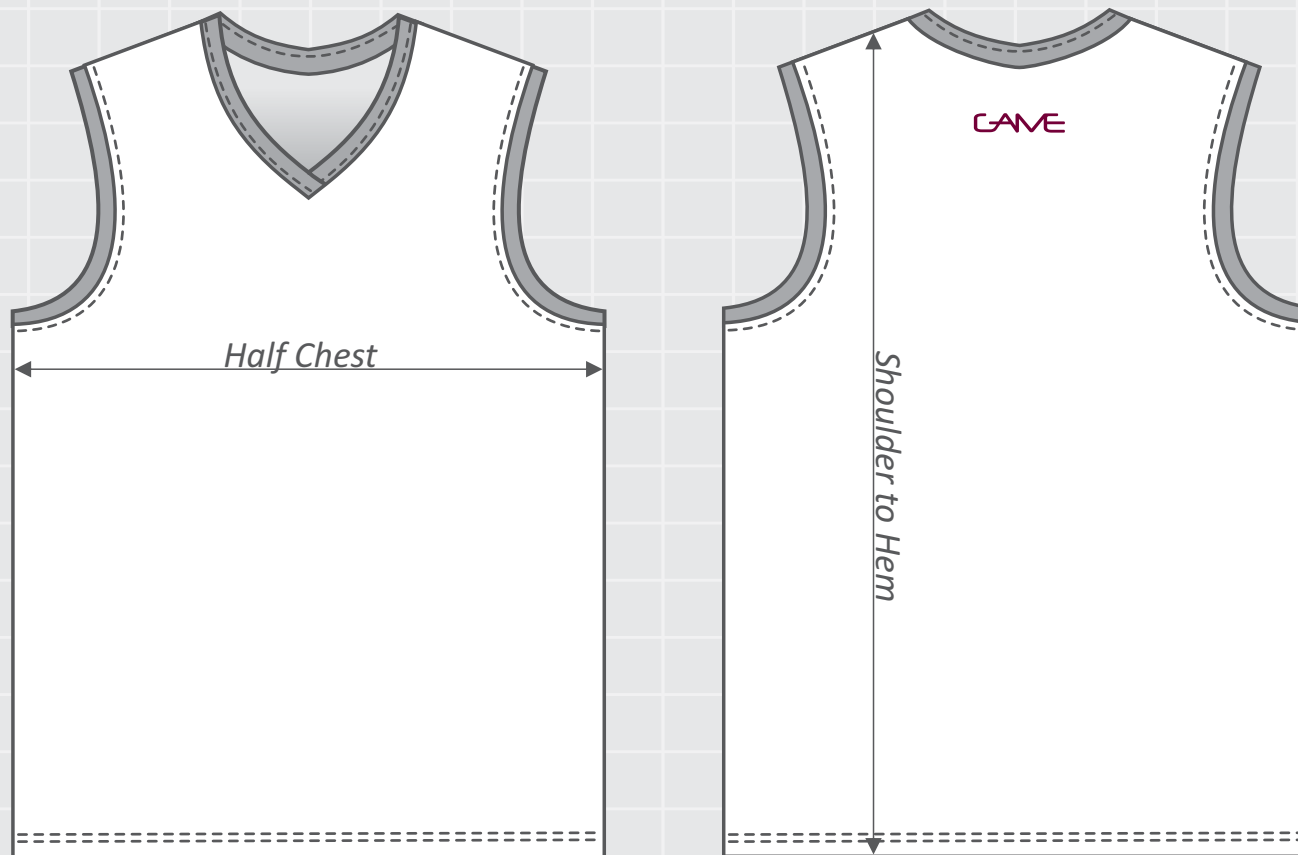

SL01 - Tank Top Singlet - V-Neck - Unisex

Size	2XS	XS	S	M	L	XL	2XL	3XL	4XL	5XL	6XL	7XL	8XL
Half Chest (cm)	48	51	53	55	58	60	62	65	67	69	72	74	77
Shoulder to Hem (cm)	77	77	77	79	79	79	79	79	79	81	81	83	83

All measurements are for the garment not body measurements.
Measurements can vary by +/- 1cm.