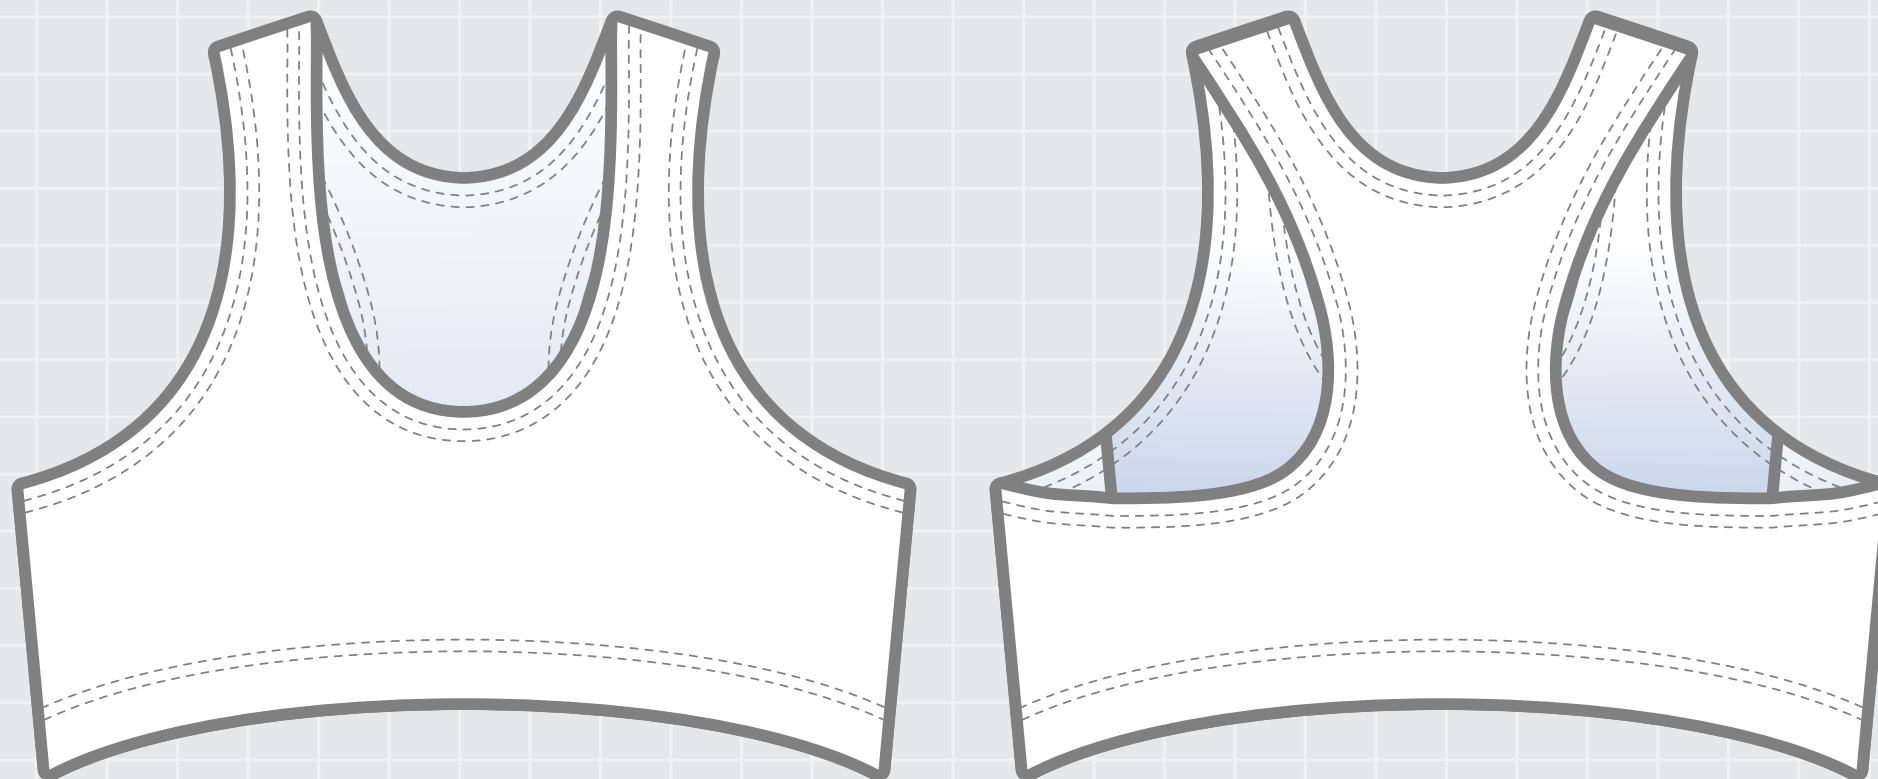

L02 - Lycra Crop Top - Childrens

Size	C6	C8	C10	C12	C14
Bust (cm)	71	74	77	80	83

PLEASE TRY ON ACTUAL SIZING KITS FOR BEST RESULTS WHEN SIZING

Measurements can vary by +/- 1cm.